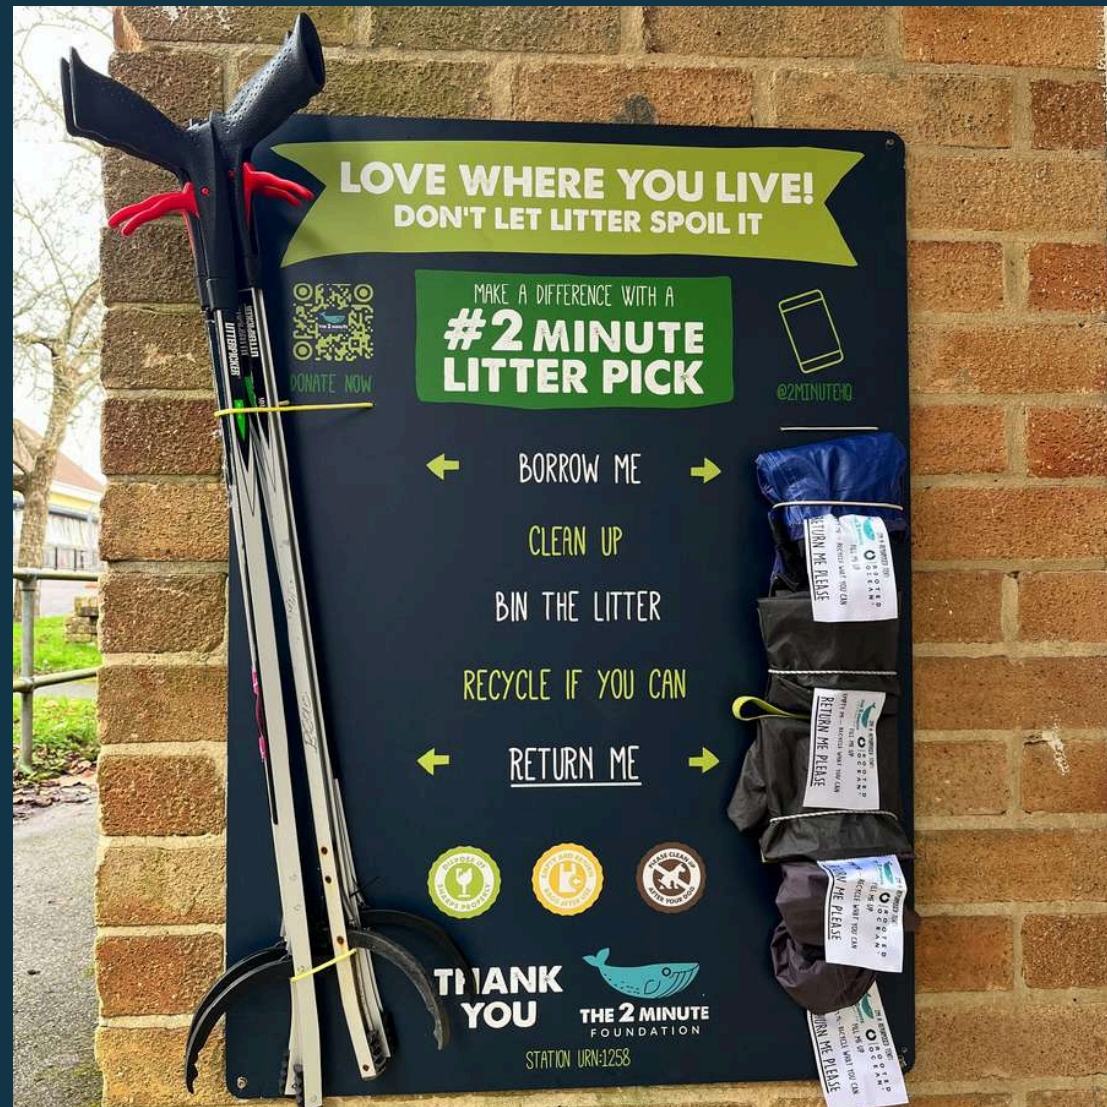

STATION COLLECTION.

CORE.

RE:STATION
FREESTANDING

RE:STATION
FIXED

MAKING AN IMPACT, TOGETHER.

Our journey began with a single hashtag: #2MinuteBeachClean. What started as a small idea quickly grew into a social media movement, now engaging over 80,000 followers.

Key features include:

- **Customisable graphics:** printed directly onto recycled Aluminium Composite board.
- **Enhanced Durability:** Built to withstand long-term use in any environment.
- **Compact & Sturdy:** Weighs under 20kg and measures 1100mm x 700mm x 250mm (closed).
- **Easier mobility:** Optional Removable Wheels for effortless mobility.

Available in two styles – Litter Pick or Beach Clean.

RE:STATION. FIXED

FROM £300

BEACHCLEAN.

LITTERPICK.

RE:STATION. FIXED

FROM £300

Designed and built in-house, the Fixed station is crafted from post-consumer recycled (PCR) plastic waste, repurposed from shop displays, along with discarded tent materials and poles diverted from landfill. It also features FSC-certified timber, protected with a flame treatment and two coats of non-toxic stain sealer.

Key features include:

- **Secure Installation** – Mounted via four brass lugs, perfect for locations where pavement space is limited or the station remains in place overnight.
- **Customisable Graphics** – Printed directly onto recycled Aluminium Composite for durability.
- **Lightweight & Compact** – Weighs under 10kg and measures 900mm x 700mm x 200mm.