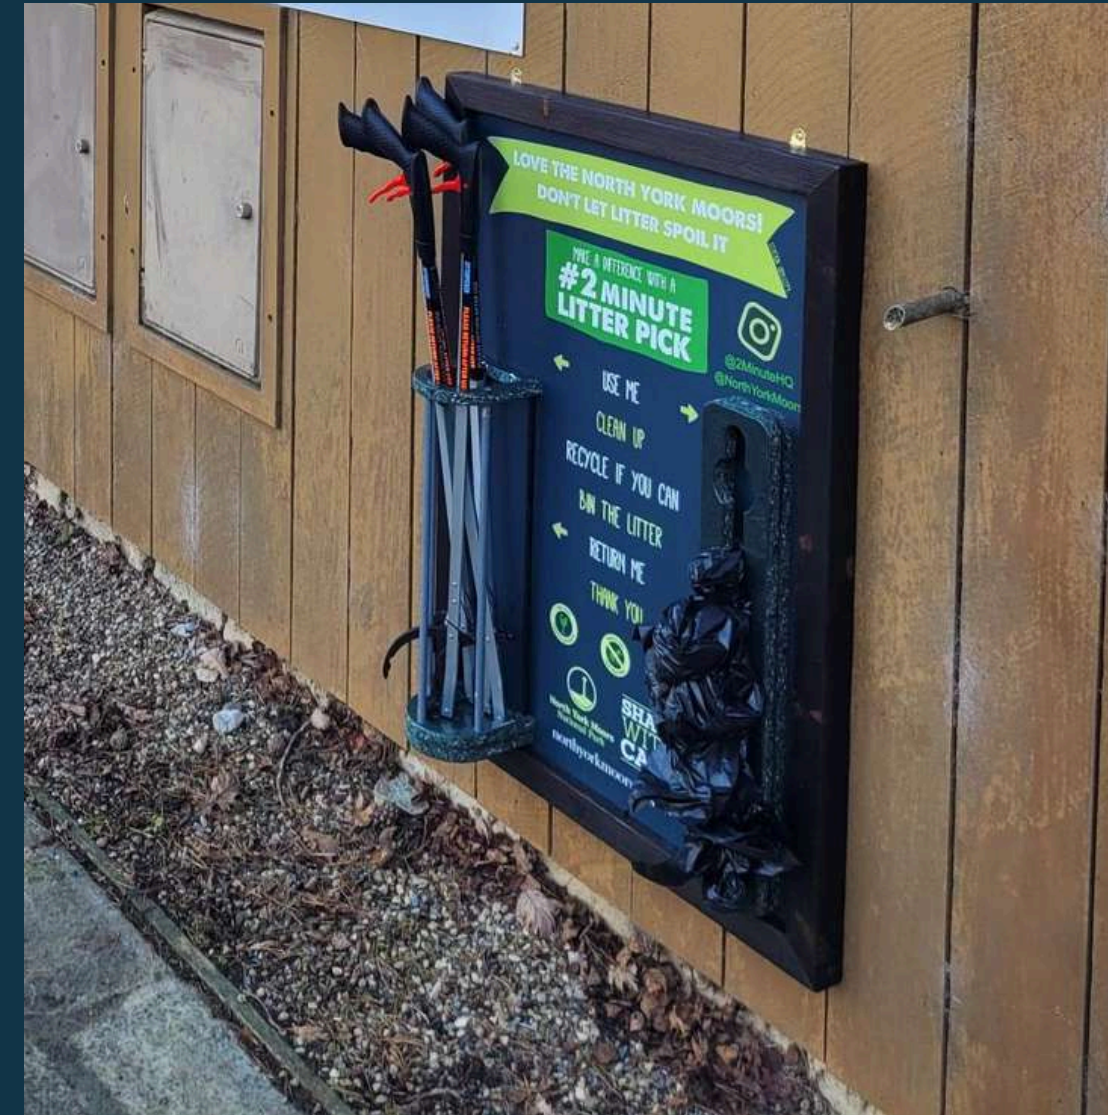

Key features include:

- **Customisable graphics:** printed directly onto recycled Aluminium Composite board.
- **Enhanced Durability:** Built to withstand long-term use in any environment.
- **Compact & Sturdy:** Weighs under 20kg and measures 1100mm x 700mm x 250mm (closed).
- **Easier mobility:** Optional Removable Wheels for effortless mobility.

Available in two styles – Litter Pick or Beach Clean.

RE:STATION. FIXED

FROM £300

BEACHCLEAN.

LITTERPICK.

RE:STATION. FIXED

FROM £300

Designed and built in-house, the Fixed station is crafted from post-consumer recycled (PCR) plastic waste, repurposed from shop displays, along with discarded tent materials and poles diverted from landfill. It also features FSC-certified timber, protected with a flame treatment and two coats of non-toxic stain sealer.

Key features include:

- **Secure Installation** – Mounted via four brass lugs, perfect for locations where pavement space is limited or the station remains in place overnight.
- **Customisable Graphics** – Printed directly onto recycled Aluminium Composite for durability.
- **Lightweight & Compact** – Weighs under 10kg and measures 900mm x 700mm x 200mm.