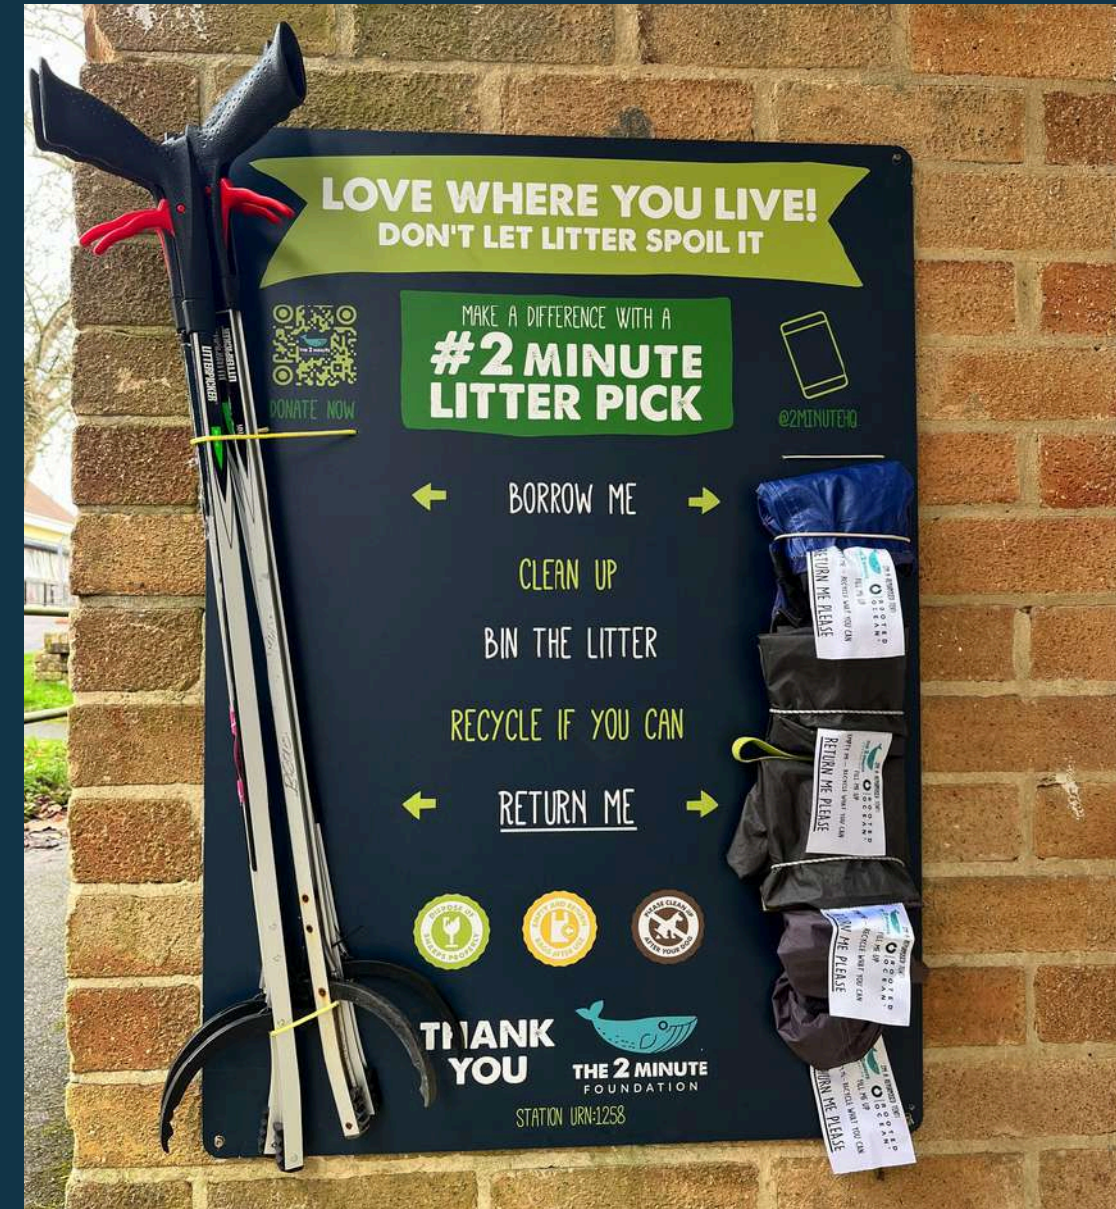

Available in two styles – Litter Pick or Beach Clean.

RE:STATION. FIXED

FROM £300

BEACHCLEAN.

LITTERPICK.

RE:STATION. FIXED

FROM £300

Designed and built in-house, the Fixed station is crafted from post-consumer recycled (PCR) plastic waste, repurposed from shop displays, along with discarded tent materials and poles diverted from landfill. It also features FSC-certified timber, protected with a flame treatment and two coats of non-toxic stain sealer.

Key features include:

- **Secure Installation** – Mounted via four brass lugs, perfect for locations where pavement space is limited or the station remains in place overnight.
- **Customisable Graphics** – Printed directly onto recycled Aluminium Composite for durability.
- **Lightweight & Compact** – Weighs under 10kg and measures 900mm x 700mm x 200mm.

Available in two styles – Litter Pick or Beach Clean.

THE CORE. £150

BEACHCLEAN.

LITTERPICK.

THE CORE.

FROM £150

The Core Station is a simple, effective solution designed to empower communities and encourage clean-up efforts, making it the perfect starting point for accessible, impactful environmental action.

Key features include:

- **Sustainable Design** – Printed directly onto recycled Aluminium Composite, with repurposed elastic and rope from upcycled tents to hold 3 litter pickers and at least 5 reusable bags.
- **Affordable & Streamlined** – No outer frame or customisation options, keeping costs low while maintaining impact.
- **Lightweight & Compact** – Weighs under 5kg and measures 850mm x 600mm x 10mm, making it easy to move and store.
- **Ideal for Supervised Locations** – A great fit for community hubs, schools, and events.