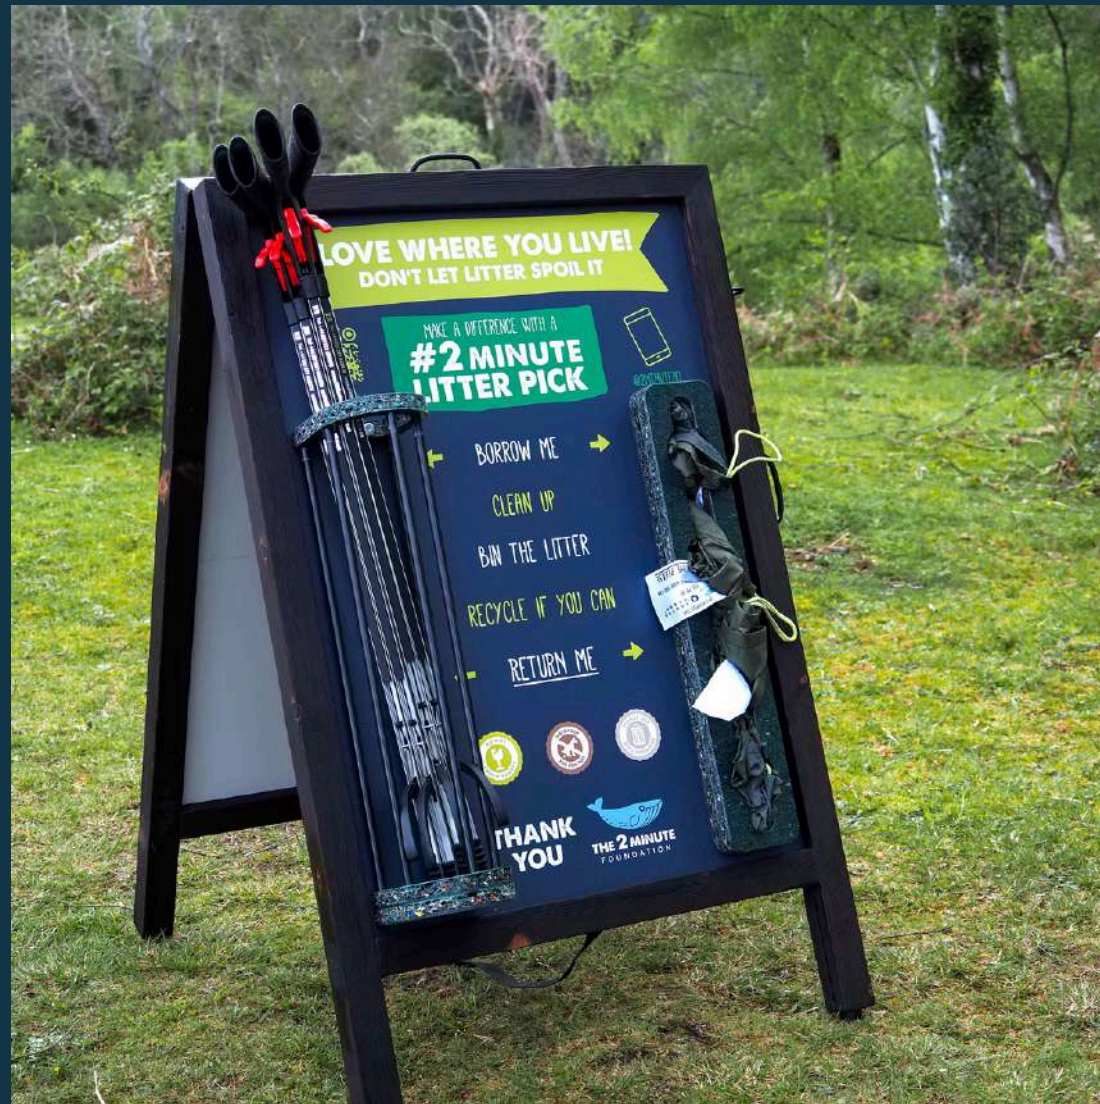

STATION COLLECTION.

CORE.

RE:STATION
FREESTANDING

RE:STATION
FIXED

MAKING AN IMPACT, TOGETHER.

Our journey began with a single hashtag: #2MinuteBeachClean. What started as a small idea quickly grew into a social media movement, now engaging over 80,000 followers.

Key features include:

- **Customisable graphics:** printed directly onto recycled Aluminium Composite board.
- **Enhanced Durability:** Built to withstand long-term use in any environment.
- **Compact & Sturdy:** Weighs under 20kg and measures 1100mm x 700mm x 250mm (closed).
- **Easier mobility:** Optional Removable Wheels for effortless mobility.

Key features include:

- **Secure Installation** – Mounted via four brass lugs, perfect for locations where pavement space is limited or the station remains in place overnight.
- **Customisable Graphics** – Printed directly onto recycled Aluminium Composite for durability.
- **Lightweight & Compact** – Weighs under 10kg and measures 900mm x 700mm x 200mm.

Key features include:

- **Sustainable Design** – Printed directly onto recycled Aluminium Composite, with repurposed elastic and rope from upcycled tents to hold 3 litter pickers and at least 5 reusable bags.
- **Affordable & Streamlined** – No outer frame or customisation options, keeping costs low while maintaining impact.
- **Lightweight & Compact** – Weighs under 5kg and measures 850mm x 600mm x 10mm, making it easy to move and store.
- **Ideal for Supervised Locations** – A great fit for community hubs, schools, and events.