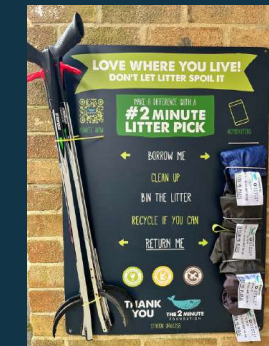

PRICE LIST. + VAT