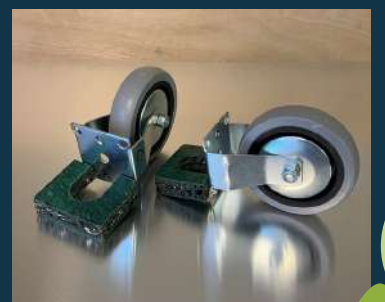

Key features include:

- **Sustainable Design** – Printed directly onto recycled Aluminium Composite, with repurposed elastic and rope from upcycled tents to hold 3 litter pickers and at least 5 reusable bags.
- **Affordable & Streamlined** – No outer frame or customisation options, keeping costs low while maintaining impact.
- **Lightweight & Compact** – Weighs under 5kg and measures 850mm x 600mm x 10mm, making it easy to move and store.
- **Ideal for Supervised Locations** – A great fit for community hubs, schools, and events.

Available in two styles – Litter Pick or Beach Clean.

PRICE LIST. + VAT

	Re:Station FREESTANDING	Re:Station FIXED	CORE
Station Style	500	300	150
OPTIONAL Starter Kit: 4 x litter pickers, 10 x reusable tent bags	100	100	100
OPTIONAL Wheels and casters	50	X	X
OPTIONAL Personalisation: Own logo, branding or text changes	50	50	X
Delivery	25	25	10