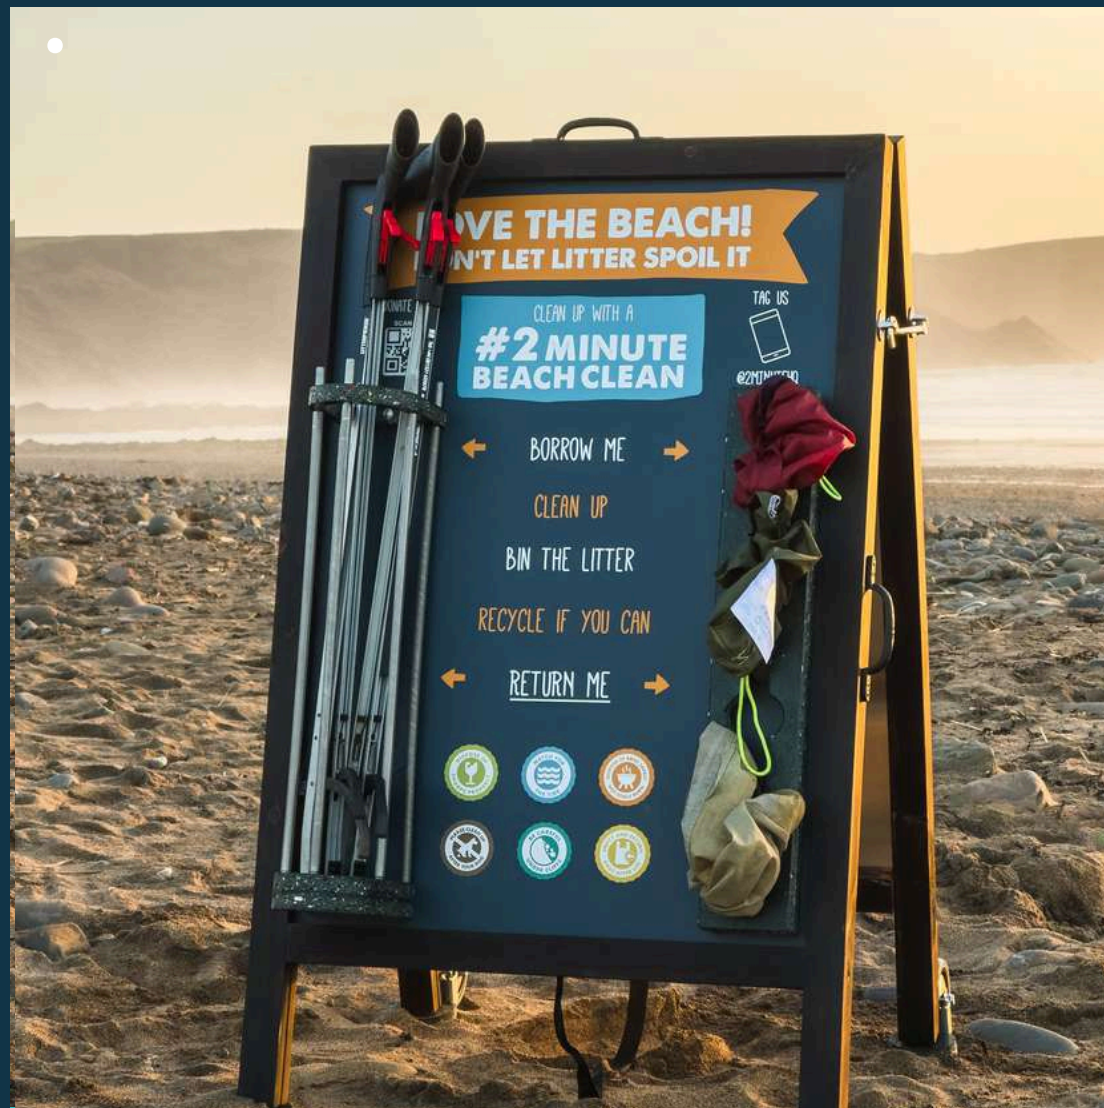

RE:STATION. FREESTANDING FROM £500

BEACHCLEAN.